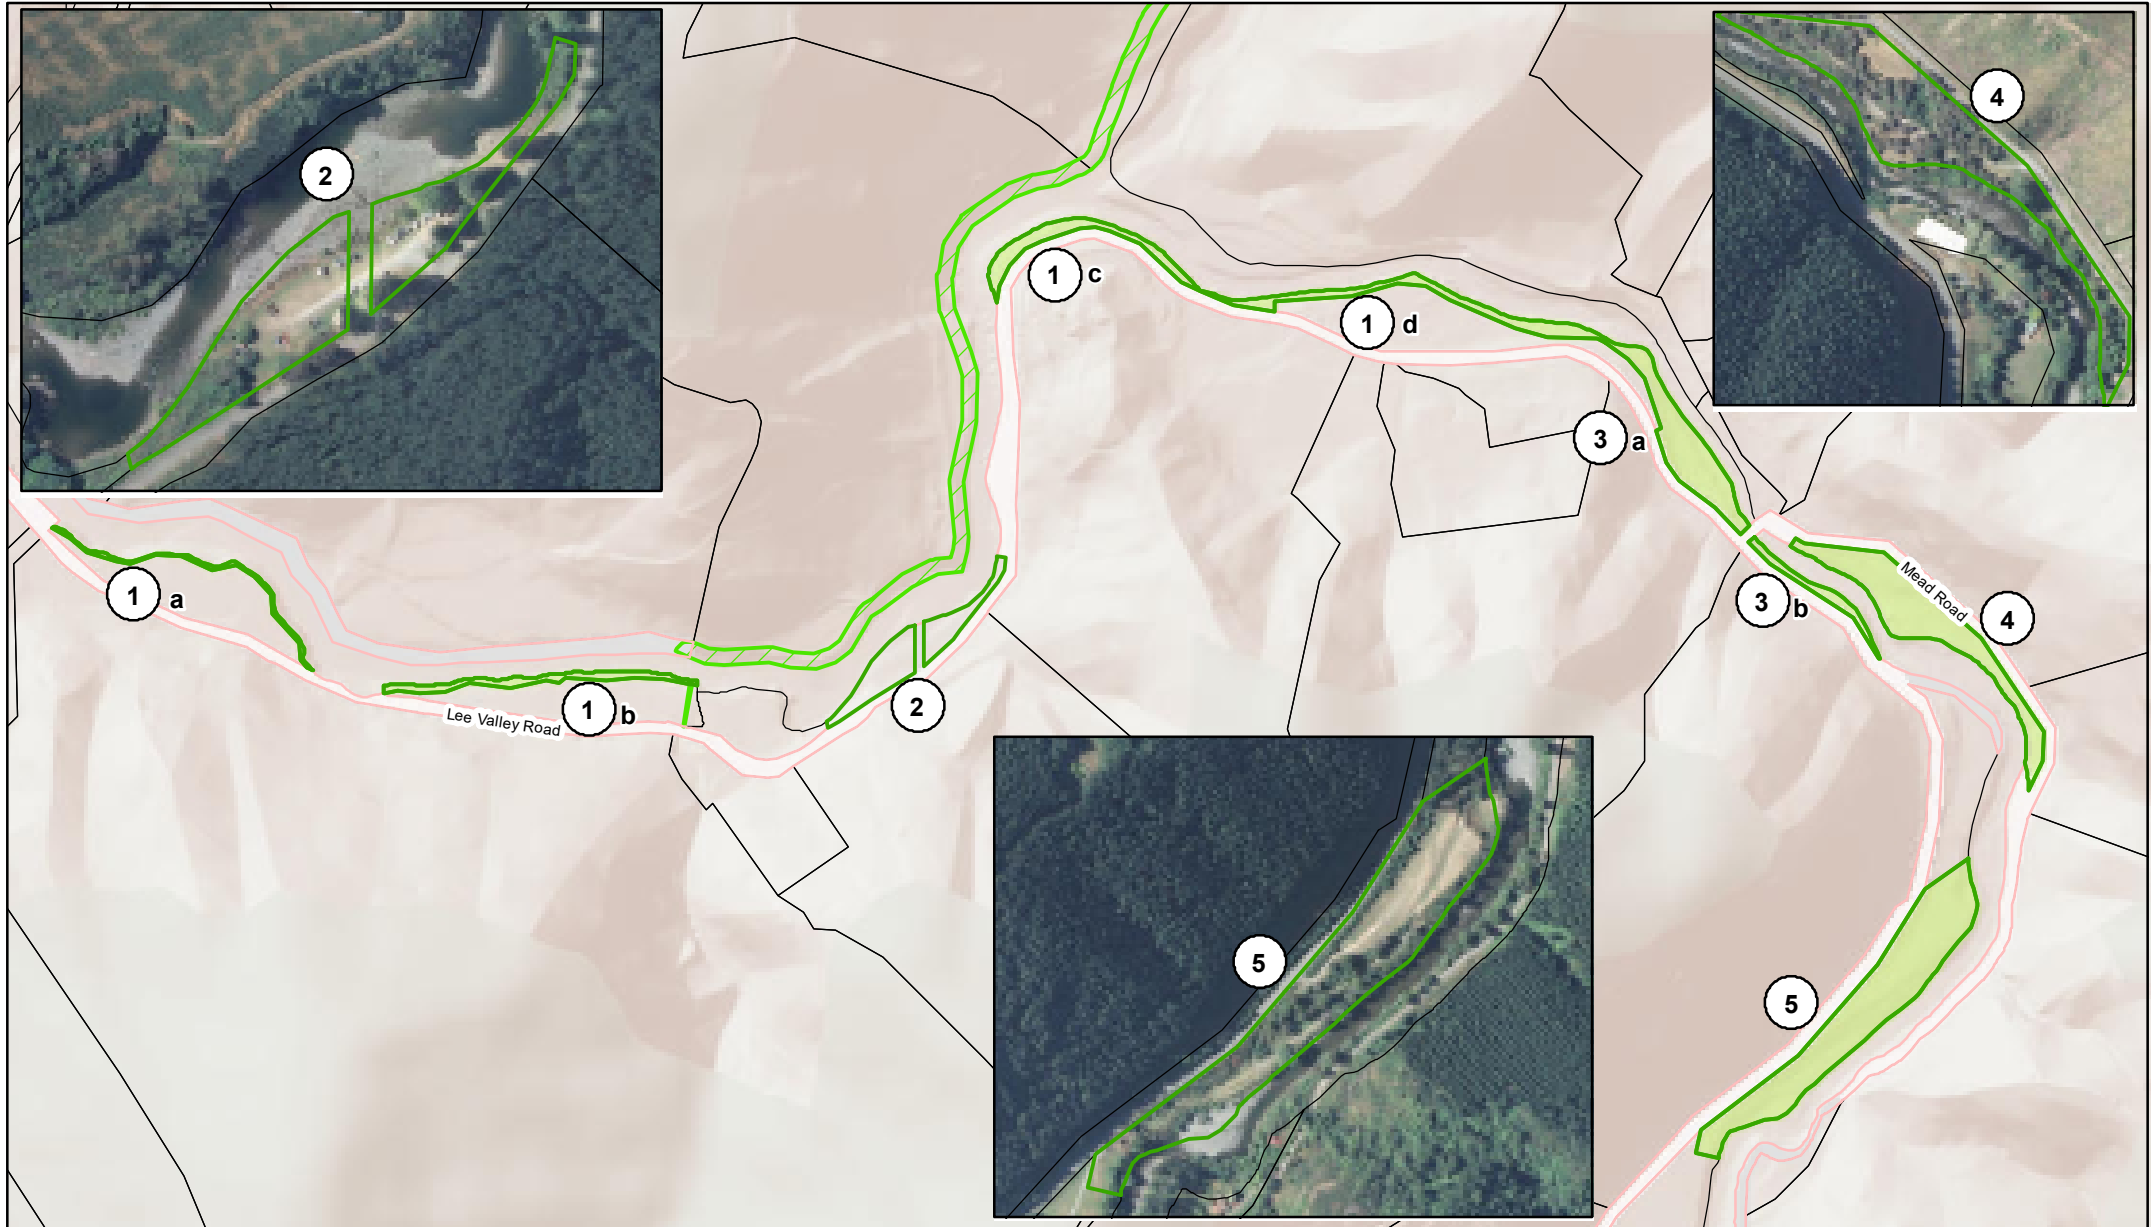

Map 34 - Lee Valley reserves

1 - Lee Valley Esplanade Reserve - (a) Lot 4 DP 17556 (b) Lot 2 DP 17543 (c) Lot 8 DP 15699 (d) Lot 3 DP 17556

2 - Lee Valley Recreation Reserve - Pt Lot 1 DP 7161

3 - Meads Bridge Reserve (a) Lot 7 DP 15210 (b) Lot 9 DP 15210

4 - Meads Recreation Reserve - Lot 1 DP 9798

5 - Firestones Reserve - Lot 1 DP 984